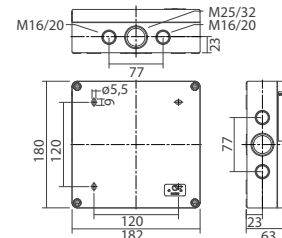

BN-supply AP SV/B LED - 1-8/DSKII IP66

Art. nr. 102024091

richiesto

Nome	Accessori	Art. nr.
BN-supply AP SV/B LED - 1-8/DSKII IP66	richiesto	102024091
mounting adapter 6201 RAL 7015	opzionale	104575292