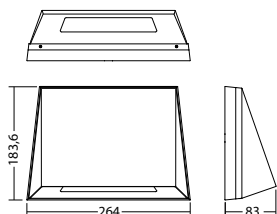

Articoli

BN/V 6201 -03 SV/B LED 1-8/D

Colori	DB 703	HWF 7015	RAL 7015	RAL 9016	HWF 9016	HWF (speciale)
Art. nr.	104366542	104366744	104366340	104366239	104366643	104366845

Montaggio a parete

Temperatura di colore: Grado di Protezione: 3000 K IP65